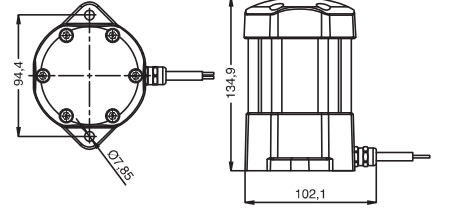

Saturn Lamp Ex-Proof Lamp for Marine&Vehicles
Satürn Lamba - Kara ve Deniz Araçları için
Patlamaya Dayanıklı Lamba

Order Number
Sipariş Kodu

0011L