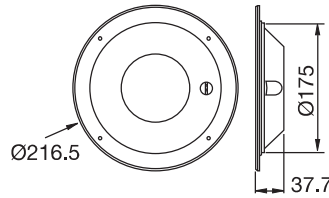

0356LUB

36 pcs Adet
29x40x23 cm
~4,3 kg

12V/24V

LED

Indoor - Ceiling Lamp
İç Aydınlatma Lambası

Order Number | Sipariş Kodu

With Bulb Ampullü	With LED 24V LEDli 24V	With LED 12V LEDli 12V	Only Lens Sadece Cam
----------------------	---------------------------	---------------------------	-------------------------

0341L 0341LLED24V 0341LLED12V 0341CU

40 pcs Adet
41x48x48 cm
~5 kg

12V/24V

LED

Indoor - Ceiling Lamp
İç Aydınlatma Lambası

Order Number
Sipariş Kodu

0355LUB

24 pcs Adet
27x50,5x27 cm
~7,46 kg