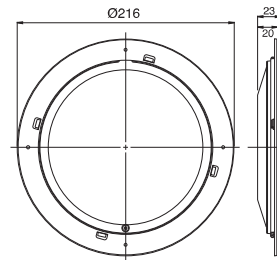

0356LUB

36 pcs Adet
29x40x23 cm
~4,3 kg

12V/24V

LED

Indoor - Ceiling Lamp
İç Aydınlatma Lambası

Order Number | Sipariş Kodu

With Bulb Ampullü	With LED 24V LEDli 24V	With LED 12V LEDli 12V	Only Lens Sadece Cam
----------------------	---------------------------	---------------------------	-------------------------

0341L 0341LLED24V 0341LLED12V 0341CU

40 pcs Adet
41x48x48 cm
~5 kg

12V/24V

LED

Indoor - Ceiling Lamp
İç Aydınlatma Lambası

Order Number
Sipariş Kodu

0355LUB

24 pcs Adet
27x50,5x27 cm
~7,46 kg