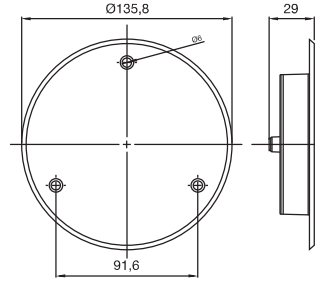

0356LUB

36 pcs Adet
29x40x23 cm
~4,3 kg

12V/24V

LED

Indoor - Ceiling Lamp
İç Aydınlatma Lambası

Order Number | Sipariş Kodu

With Bulb Ampullü	With LED 24V LEDli 24V	With LED 12V LEDli 12V	Only Lens Sadece Cam
----------------------	---------------------------	---------------------------	-------------------------

0341L 0341LLED24V 0341LLED12V 0341CU

40 pcs Adet
41x48x48 cm
~5 kg

12V/24V

LED

Indoor - Ceiling Lamp
İç Aydınlatma Lambası

Order Number
Sipariş Kodu

0355LUB

24 pcs Adet
27x50,5x27 cm
~7,46 kg