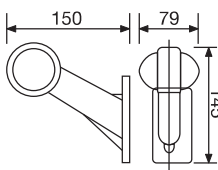

0084LEMKB 0084LLEDLKB 0084LLEDLKB

50 pcs Adet
38x38x23 cm
~10,5 kg

24V

Position Lamp

Pozisyon Lambası

Order Number | Sipariş Kodu

With Bulb Ampullü	With LED Left Ledli Sol	With LED Right Ledli Sağ
----------------------	----------------------------	-----------------------------

0085LEMKB 0085LLEDLKB 0085LLEDLKB

50 pcs Adet
30x46x33 cm
~8,6 kg

24V

Position Lamp

Pozisyon Lambası

Order Number | Sipariş Kodu

With Bulb Ampullü	With LED Left Ledli Sol	With LED Right Ledli Sağ
----------------------	----------------------------	-----------------------------

0123LEMKB 0123LLEDLKB 0123LLEDLKB

50 pcs Adet
35x40x30 cm
~9 kg

24V

Position Lamp

Pozisyon Lambası

Order Number | Sipariş Kodu

With Bulb Ampullü	With LED Left Ledli Sol	With LED Right Ledli Sağ
----------------------	----------------------------	-----------------------------

0124LEMKB 0124LLEDLKB 0124LLEDLKB

50 pcs Adet
35x40x30 cm
~9 kg

24V