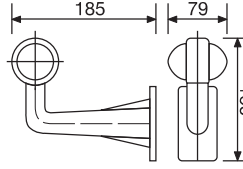

Position Lamp

Pozisyon Lambası

Order Number | Sipariş Kodu

With Bulb Ampullü	With LED Left Ledli Sol	With LED Right Ledli Sağ
----------------------	----------------------------	-----------------------------

0084LEMKB 0084LLEDLKB 0084LLEDLKB

50 pcs Adet
38x38x23 cm
~10,5 kg

24V

Position Lamp

Pozisyon Lambası

Order Number | Sipariş Kodu

With Bulb Ampullü	With LED Left Ledli Sol	With LED Right Ledli Sağ
----------------------	----------------------------	-----------------------------

0085LEMKB 0085LLEDLKB 0085LLEDLKB

50 pcs Adet
30x46x33 cm
~8,6 kg

24V

Position Lamp

Pozisyon Lambası

Order Number | Sipariş Kodu

With Bulb Ampullü	With LED Left Ledli Sol	With LED Right Ledli Sağ
----------------------	----------------------------	-----------------------------

0123LEMKB 0123LLEDLKB 0123LLEDLKB

50 pcs Adet
35x40x30 cm
~9 kg

24V

Position Lamp

Pozisyon Lambası

Order Number | Sipariş Kodu

With Bulb Ampullü	With LED Left Ledli Sol	With LED Right Ledli Sağ
----------------------	----------------------------	-----------------------------