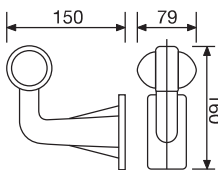

0084LEMKB 0084LLEDLKB 0084LLEDLKB

50 pcs Adet
38x38x23 cm
~10,5 kg

24V

Position Lamp

Pozisyon Lambası

Order Number | Sipariş Kodu

With Bulb Ampullü	With LED Left Ledli Sol	With LED Right Ledli Sağ
----------------------	----------------------------	-----------------------------

0085LEMKB 0085LLEDLKB 0085LLEDLKB

50 pcs Adet
30x46x33 cm
~8,6 kg

24V

Position Lamp

Pozisyon Lambası

Order Number | Sipariş Kodu

With Bulb Ampullü	With LED Left Ledli Sol	With LED Right Ledli Sağ
----------------------	----------------------------	-----------------------------

0123LEMKB 0123LLEDLKB 0123LLEDLKB

50 pcs Adet
35x40x30 cm
~9 kg

24V

Position Lamp

Pozisyon Lambası

Order Number | Sipariş Kodu

With Bulb Ampullü	With LED Left Ledli Sol	With LED Right Ledli Sağ
----------------------	----------------------------	-----------------------------