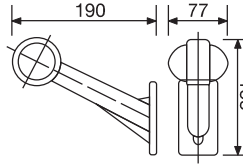

Position Lamp

Pozisyon Lambası

Order Number | Sipariş Kodu

With Bulb Ampullü	With LED Left Ledli Sol	With LED Right Ledli Sağ
----------------------	----------------------------	-----------------------------

0084LEMKB 0084LLEDLKB 0084LLEDLKB

50 pcs Adet
38x38x23 cm
~10,5 kg

24V

Position Lamp

Pozisyon Lambası

Order Number | Sipariş Kodu

With Bulb Ampullü	With LED Left Ledli Sol	With LED Right Ledli Sağ
----------------------	----------------------------	-----------------------------

0085LEMKB 0085LLEDLKB 0085LLEDLKB

50 pcs Adet
30x46x33 cm
~8,6 kg

24V

Position Lamp

Pozisyon Lambası

Order Number | Sipariş Kodu

With Bulb Ampullü	With LED Left Ledli Sol	With LED Right Ledli Sağ
----------------------	----------------------------	-----------------------------

0123LEMKB 0123LLEDLKB 0123LLEDLKB

50 pcs Adet
35x40x30 cm
~9 kg

24V

Position Lamp

Pozisyon Lambası

Order Number | Sipariş Kodu

With Bulb Ampullü	With LED Left Ledli Sol	With LED Right Ledli Sağ
----------------------	----------------------------	-----------------------------