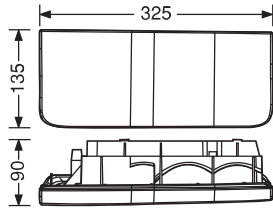

**0373LR** (Right)

Rear Combination Lamp  
(without Socket)

Arka Kombinasyon Lambası (Soketsiz)

Order Number | Sipariş Kodu

Left | Sol

Right | Sağ

**0342LL**

**0342LR**