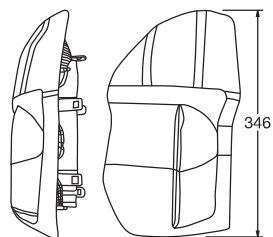

Rear Combination Lamp  
(without Socket)

Arka Kombinasyon Lambası (Soketsiz)

Order Number | Sipariş Kodu

Left | Sol

Right | Sağ

**0515LL**

**0515LR**

Front Signal Lamp  
(without Socket)

Ön Sinyal Lambası (Soketsiz)

Order Number | Sipariş Kodu

Left | Sol

Right | Sağ

**0343LL**

**0343LR**

Rear Tail Lamp  
(without Socket)

Arka Kuyruk Lambası (Soketsiz)

Order Number | Sipariş Kodu

Left | Sol

Right | Sağ

**DM0524LL**

**DM0524LR**