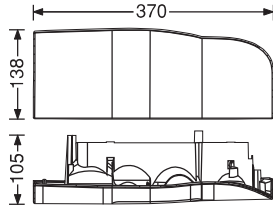

Rear Combination Lamp
(without Socket)

Arka Kombinasyon Lambası (Soketsiz)

Order Number | Sipariş Kodu

Left | Sol

Right | Sağ

0342LL

0342LR