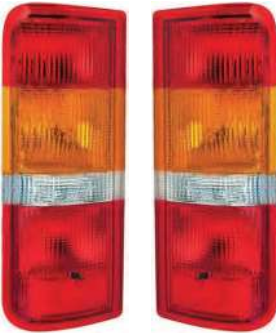

Rear Combination Lamp  
(without Socket)

Arka Kombinasyon Lambası (Soketsiz)

Order Number | Sipariş Kodu

Horizontal Door  
Yatay Kapı

Vertical Door  
Dikey Kapı

**0368LL** (Left)

**0373LL** (Left)

**0368LR** (Right)

**0373LR** (Right)

Rear Combination Lamp  
(without Socket)

Arka Kombinasyon Lambası (Soketsiz)

Order Number | Sipariş Kodu

Left | Sol

Right | Sağ

**0342LL**

**0342LR**

Rear Combination Lamp  
(without Socket)

Arka Kombinasyon Lambası (Soketsiz)

Order Number | Sipariş Kodu

Left | Sol

Right | Sağ

**0515LL**

**0515LR**

Front Signal Lamp  
(without Socket)