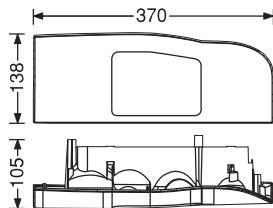

Rear Combination Lamp  
(without Socket)

Arka Kombinasyon Lambası (Soketsiz)

Order Number | Sipariş Kodu

Left | Sol

Right | Sağ

**0515LL**

**0515LR**

Front Signal Lamp  
(without Socket)