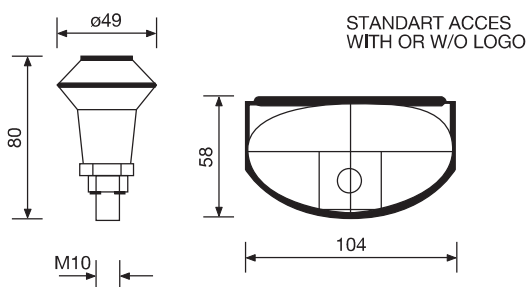

STEERING WHEEL KNOB

With Logo

- Mercedes **0455MER**
- Scania **0455SCA**
- Volvo **0455VOL**
- Man **0455MAN**
- Renault **0455REN**
- Iveco **0455IVE**
- Trucker **0455TRU**
- Europa **0455EUR**

W/o Logo

- 0427USTD** Chrome plated
- 0427USTDZ** Black painted

Packing

- \* Single unit in a box with or w/o window
- \* 12 each in a box with seperator sheet
- \* 30 each in a box with seperator sheet
- \* 100 unit boxes in one cartoon-box