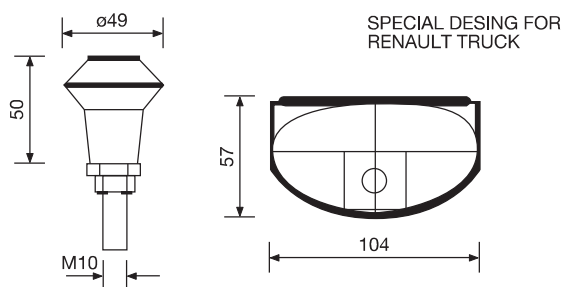

STEERING WHEEL KNOB

With Logo

- Mercedes **0455MER**
- Scania **0455SCA**
- Volvo **0455VOL**
- Man **0455MAN**
- Renault **0455REN**
- Iveco **0455IVE**
- Trucker **0455TRU**
- Europa **0455EUR**

W/o Logo

- 0427USTD** Chrome plated
- 0427USTDZ** Black painted

Packing

- \* Single unit in a box with or w/o window
- \* 12 each in a box with seperator sheet
- \* 30 each in a box with seperator sheet
- \* 100 unit boxes in one cartoon-box