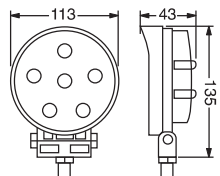

20 pcs Adet
35x32x27 cm
~9,8 kg

Spot Beam

Flood Beam

LED

- * 27W (9 Ledx3W)
- * DC 9V-60V
- * Aluminium Base
- * Polycarbonat Lens
- * Colour Temp. 6000 k
- * Life Span 20000 hours
- * 1800 lm
- * 35 cm Cable
- * M8 Screw and Nut

LED Work Lamp

LEDli Çalışma Lambası

Order Number | Sipariş Kodu

Flood Beam

Spot Beam

DM2610

DM2607

20 pcs Adet
29x36x32 cm
~23 kg

20 pcs Adet
29x36x32 cm
~22 kg

Flood Beam

Work Lamp

Çalışma Lambası

Order Number | Sipariş Kodu

Flood Beam

DM2598

20 pcs Adet
35x32x27 cm
~10,5 kg