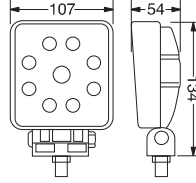

Spot Beam

Flood Beam

LED

- * 27W (9 Ledx3W)
- * DC 9V-60V
- * Aluminium Base
- * Polycarbonat Lens
- * Colour Temp. 6000 k
- * Life Span 20000 hours
- * 1800 lm
- * 35 cm Cable
- * M8 Screw and Nut

LED Work Lamp

LEDli Çalışma Lambası

Order Number | Sipariş Kodu

Flood Beam

Spot Beam

DM2609

DM2608

36 pcs Adet
29x36x32 cm
~23 kg

36 pcs Adet
29x36x32 cm
~22 kg

Spot Beam

Flood Beam

LED

- * 15W (5 Ledx3W)
- * Voltage 9-60V DC
- * Light Performance 1000 lm
- * Aluminium Base
- * Polycarbonat Lens
- * Colour Temp. 6000 k
- * Life Span 20000 hours
- * 35 cm Cable Length
- * M8 Screw&Nut

20 pcs Adet
35x32x27 cm
~9,8 kg

Spot Beam

Flood Beam

LED

- * 27W (9 Ledx3W)
- * DC 9V-60V
- * Aluminium Base
- * Polycarbonat Lens
- * Colour Temp. 6000 k
- * Life Span 20000 hours
- * 1800 lm
- * 35 cm Cable
- * M8 Screw and Nut