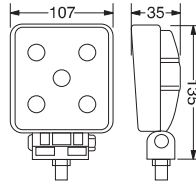

Spot Beam

Flood Beam

LED

- * 27W (9 Ledx3W)
- * DC 9V-60V
- * Aluminium Base
- * Polycarbonat Lens
- * Colour Temp. 6000 k
- * Life Span 20000 hours
- * 1800 lm
- * 35 cm Cable
- * M8 Screw and Nut

LED Work Lamp

LEDli Çalışma Lambası

Order Number | Sipariş Kodu

Flood Beam

Spot Beam

DM2609

DM2608

36 pcs Adet
29x36x32 cm
~23 kg

36 pcs Adet
29x36x32 cm
~22 kg

Spot Beam

Flood Beam

LED

- * 15W (5 Ledx3W)
- * Voltage 9-60V DC
- * Light Performance 1000 lm
- * Aluminium Base
- * Polycarbonat Lens
- * Colour Temp. 6000 k
- * Life Span 20000 hours
- * 35 cm Cable Length
- * M8 Screw&Nut

20 pcs Adet
35x32x27 cm
~9,8 kg

Spot Beam

Flood Beam

LED

- * 27W (9 Ledx3W)
- * DC 9V-60V
- * Aluminium Base
- * Polycarbonat Lens
- * Colour Temp. 6000 k
- * Life Span 20000 hours
- * 1800 lm
- * 35 cm Cable
- * M8 Screw and Nut