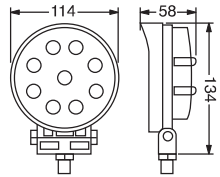

LED Work Lamp

LEDli Çalışma Lambası

Order Number | Sipariş Kodu

Flood Beam

Spot Beam

DM2597

DM2606

20 pcs Adet
35x32x27 cm
~9,8 kg

20 pcs Adet
35x32x27 cm
~9,8 kg

Spot Beam

Flood Beam

LED

- * 27W (9 Ledx3W)
- * DC 9V-60V
- * Aluminium Base
- * Polycarbonat Lens
- * Colour Temp. 6000 k
- * Life Span 20000 hours
- * 1800 lm
- * 35 cm Cable
- * M8 Screw and Nut

LED Work Lamp

LEDli Çalışma Lambası

Order Number | Sipariş Kodu

Flood Beam

Spot Beam

DM2610

DM2607

20 pcs Adet
29x36x32 cm
~23 kg