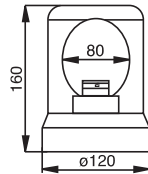

0311CUS

30 pcs Adet
38x63x39 cm
~25,6 kg

12V/24V

Amber Rotating Beacon with Three Bolts Mounted 12/24V
Üç Civatayla Monteli Sarı Döner Lamba 12/24V

Order Number
Sipariş Kodu

Only Lens
Sadece Cam

0310LUS12V
0310LUS24V

0311CUS

30 pcs Adet
38x63x39 cm
~16,2 kg

12V/24V

Amber Rotating Beacon with Rod Mounted 12/24V
Çubuğa Monteli Sarı Döner Lamba 12/24V

Order Number
Sipariş Kodu

Only Lens
Sadece Cam

0313LUS12V
0313LUS24V

0311CUS