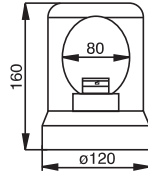

12V/24V

Amber Rotating Beacon Mirror Arm Mounted 12/24V
Arka Koluna Monteli Sarı Döner Lamba 12/24V

Order Number
Sipariş Kodu

Only Lens
Sadece Cam

0312LUS12V
0312LUS24V

0311C

30 pcs Adet
38x63x39 cm
~18 kg

12V/24V

0311CUS

30 pcs Adet
38x63x39 cm
~25,6 kg

12V/24V

Amber Rotating Beacon with Three Bolts Mounted 12/24V
Üç Civatayla Monteli Sarı Döner Lamba 12/24V

Order Number
Sipariş Kodu

Only Lens
Sadece Cam

0310LUS12V
0310LUS24V

0311CUS

30 pcs Adet
38x63x39 cm
~16,2 kg

12V/24V

Amber Rotating Beacon with Rod Mounted 12/24V
Çubuğa Monteli Sarı Döner Lamba 12/24V

Order Number
Sipariş Kodu

Only Lens
Sadece Cam

0313LUS12V
0313LUS24V

0311CUS