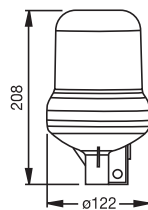

0311CUS

30 pcs Adet
38x63x39 cm
~25,6 kg

12V/24V

Amber Rotating Beacon with Three Bolts Mounted 12/24V
Üç Civatayla Monteli Sarı Döner Lamba 12/24V

Order Number
Sipariş Kodu

Only Lens
Sadece Cam

0310LUS12V
0310LUS24V

0311CUS

30 pcs Adet
38x63x39 cm
~16,2 kg

12V/24V

Amber Rotating Beacon with Rod Mounted 12/24V
Çubuğa Monteli Sarı Döner Lamba 12/24V

Order Number
Sipariş Kodu

Only Lens
Sadece Cam

0313LUS12V
0313LUS24V

0311CUS

30 pcs Adet
38x63x44 cm
~17,4 kg