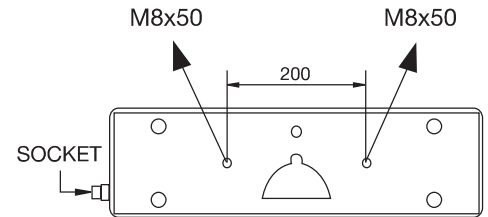

Order Number | Sipariş Kodu

Left
Sol

Right
Sağ

With Buzzer
Buzzerli

0254LL61 (with 30 cm Cable)

0254LR61 (with 30 cm Cable)

0254LL616 (with 30 cm Cable)

0254LL60 (witout Cable)

0254LR60 (witout Cable)

0254LR616 (witout Cable)

16 pcs Adet
41x58x53 cm
~23,9 kg

16 pcs Adet
41x58x53 cm
~24,1 kg

Only Lens | Sadece Cam

Fastening Bolts | Bağlantı Civataları

0254CL

0254CR