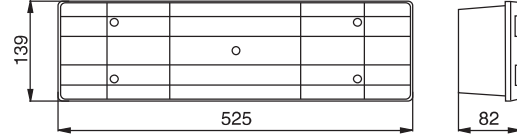

0254

Multifunction Tail Lamp

Çok Fonksiyonlu Kuyruk Lambası

Functions Reverse, Stop, Side Marker, Position, Reflector, Rear Fog, Indicator, Num. Plate, End-Outline Marker

Fonksiyonlar Geri Vites, Stop, Yan Marker, Pozisyon, Reflektör, Arka Sis, Sinyal, Plaka, Uç Yan Marker

Order Number | Sipariş Kodu

Left
Sol

Right
Sağ

With Buzzer
Buzzerli

0254LL61 (with 30 cm Cable)

0254LR61 (with 30 cm Cable)

0254LL616 (with 30 cm Cable)

0254LL60 (witout Cable)

0254LR60 (witout Cable)

0254LR616 (witout Cable)

16 pcs Adet
41x58x53 cm
~23,9 kg

16 pcs Adet
41x58x53 cm
~24,1 kg

Only Lens | Sadece Cam

Fastening Bolts | Bağlantı Civataları

0254CL

0254CR

20 pcs Adet
30x45x57 cm
~9,7 kg