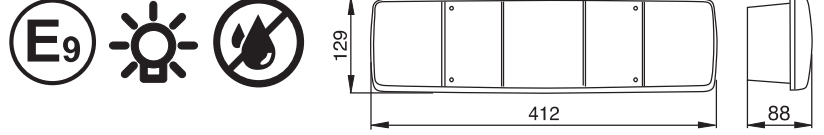

Order Number | Sipariş Kodu

Left Sol	Socket Type Bağlantı Tipi	Right Sağ	
0221LL60	With Gromet	0221LR60	24 pcs Adet 80x39x44 cm ~21 kg
0221LL61	With Gromet & Cable (30 cm)	0221LR61	24 pcs Adet 80x39x44 cm ~22 kg

*Left lamp includes numberplate functions.

Caravan Lamp | Karavan Lambası

Order Number | Sipariş Kodu

Left Sol	Right Sağ
0076LLSK60	0076LRSK60
100 pcs Adet	42x57x35 cm ~20,08 kg

*Right lamp includes numberplate functions.