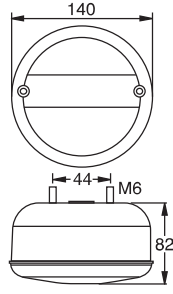

24V

Hamburger Type Rear Lamp with LED  
Hamburger Tip LEDli Arka Lamba

Order Number | Sipariş Kodu

**0230LLED**

24 pcs Adet  
42,5x43x30 cm  
~12,2 kg

24V

Hamburger Type Fog & Reverse Lamp with LED  
Hamburger Tip LEDli Sis&Geri Vites Lambası

Order Number | Sipariş Kodu

**0375LLED**

24 pcs Adet  
42,5x43x30 cm  
~12 kg

24V

Hamburger Type Fog Lamp with LED  
Hamburger Tip LEDli Sis Lambası

Order Number | Sipariş Kodu

**0361LLED**

24 pcs Adet  
42,5x43x30 cm  
~11,3 kg

24V

Hamburger Type Reverse Lamp with LED  
Hamburger Tip LEDli Geri Vites Lambası

Order Number | Sipariş Kodu

**0363LLED**

24 pcs Adet  
42,5x43x30 cm  
~11,4 kg

24V

Hamburger Type Rear Lamp with LED  
Hamburger Tip LEDli Arka Lambası

Order Number | Sipariş Kodu

**0380L**

24 pcs Adet  
42,5x43x30 cm  
~10,4 kg