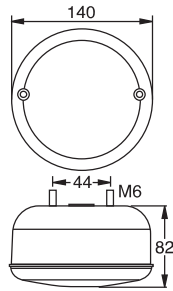

24V

Hamburger Type Rear Lamp with LED  
Hamburger Tip LEDli Arka Lamba

Order Number | Sipariş Kodu

**0230LLED**

24 pcs Adet  
42,5x43x30 cm  
~12,2 kg

24V

Hamburger Type Fog & Reverse Lamp with LED  
Hamburger Tip LEDli Sis&Geri Vites Lambası

Order Number | Sipariş Kodu

**0375LLED**

24 pcs Adet  
42,5x43x30 cm  
~12 kg

24V

Hamburger Type Fog Lamp with LED  
Hamburger Tip LEDli Sis Lambası

Order Number | Sipariş Kodu

**0361LLED**

24 pcs Adet  
42,5x43x30 cm  
~11,3 kg

24V

Hamburger Type Reverse Lamp with LED  
Hamburger Tip LEDli Geri Vites Lambası

Order Number | Sipariş Kodu

**0363LLED**

24 pcs Adet  
42,5x43x30 cm  
~11,4 kg

24V

Hamburger Type Rear Lamp with LED  
Hamburger Tip LEDli Arka Lambası

Order Number | Sipariş Kodu

**0380L**

24 pcs Adet  
42,5x43x30 cm  
~10,4 kg