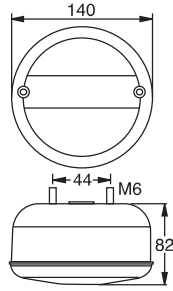

24V

Hamburger Type Rear Lamp with LED  
Hamburger Tip LEDli Arka Lamba

Order Number | Sipariş Kodu

**0230LLED**

24 pcs Adet  
42,5x43x30 cm  
~12,2 kg

24V

Hamburger Type Fog & Reverse Lamp with LED  
Hamburger Tip LEDli Sis&Geri Vites Lambası

Order Number | Sipariş Kodu

**0375LLED**

24 pcs Adet  
42,5x43x30 cm  
~12 kg

24V

Hamburger Type Fog Lamp with LED  
Hamburger Tip LEDli Sis Lambası

Order Number | Sipariş Kodu

**0361LLED**

24 pcs Adet  
42,5x43x30 cm  
~11,3 kg

24V

Hamburger Type Reverse Lamp with LED  
Hamburger Tip LEDli Geri Vites Lambası

Order Number | Sipariş Kodu

**0363LLED**

24 pcs Adet  
42,5x43x30 cm  
~11,4 kg

24V

Hamburger Type Rear Lamp with LED  
Hamburger Tip LEDli Arka Lambası

Order Number | Sipariş Kodu

**0380L**

24 pcs Adet  
42,5x43x30 cm  
~10,4 kg