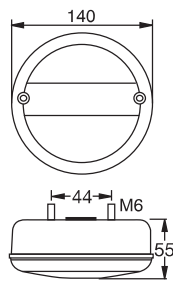

24V

Hamburger Type Rear Lamp with LED  
Hamburger Tip LEDli Arka Lamba

Order Number | Sipariş Kodu

**0230LLED**

24 pcs Adet  
42,5x43x30 cm  
~12,2 kg

24V

Hamburger Type Fog & Reverse Lamp with LED  
Hamburger Tip LEDli Sis&Geri Vites Lambası

Order Number | Sipariş Kodu

**0375LLED**

24 pcs Adet  
42,5x43x30 cm  
~12 kg

24V

Hamburger Type Fog Lamp with LED  
Hamburger Tip LEDli Sis Lambası

Order Number | Sipariş Kodu

**0361LLED**

24 pcs Adet  
42,5x43x30 cm  
~11,3 kg

24V

Hamburger Type Reverse Lamp with LED  
Hamburger Tip LEDli Geri Vites Lambası

Order Number | Sipariş Kodu

**0363LLED**

24 pcs Adet  
42,5x43x30 cm  
~11,4 kg

24V

Hamburger Type Rear Lamp with LED  
Hamburger Tip LEDli Arka Lambası

Order Number | Sipariş Kodu

**0380L**

24 pcs Adet  
42,5x43x30 cm  
~10,4 kg