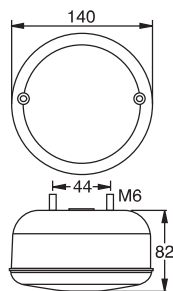

24V

Hamburger Type Rear Lamp with LED  
Hamburger Tip LEDli Arka Lamba

Order Number | Sipariş Kodu

**0230LLED**

24 pcs Adet  
42,5x43x30 cm  
~12,2 kg

24V

Hamburger Type Fog & Reverse Lamp with LED  
Hamburger Tip LEDli Sis&Geri Vites Lambası

Order Number | Sipariş Kodu

**0375LLED**

24 pcs Adet  
42,5x43x30 cm  
~12 kg

24V

Hamburger Type Fog Lamp with LED  
Hamburger Tip LEDli Sis Lambası

Order Number | Sipariş Kodu

**0361LLED**

24 pcs Adet  
42,5x43x30 cm  
~11,3 kg

24V

Hamburger Type Reverse Lamp with LED  
Hamburger Tip LEDli Geri Vites Lambası

Order Number | Sipariş Kodu

**0363LLED**

24 pcs Adet  
42,5x43x30 cm  
~11,4 kg

24V

Hamburger Type Rear Lamp with LED  
Hamburger Tip LEDli Arka Lambası

Order Number | Sipariş Kodu

**0380L**

24 pcs Adet  
42,5x43x30 cm  
~10,4 kg