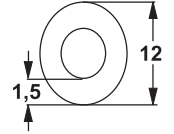

according to
ISO7375 ✓ **ISO7628** ✓
TEST REPORT AVAILABLE

Hose thickness
Hortum Kalınlığı

POLYAMIDE 12 POLİEMİT 12 DIN 74324	Turns	Colors	Anti Kink Protection	Thread	Inner Ø 70 mm	Inner Ø 90 mm
	Spir	Renk	Kol Koruması	Rakor	İç Çap 70 mm	İç Çap 90 mm
	19	● ●	Plastic Plastik	M16	F3820H19S16	F3820HV19S16
	19	● ●	Plastic Plastik	M16	F3820H19K16	F3820HV19K16
	19	● ●	Plastic Plastik	M22	F3820H19S22	F3820HV19S22
	19	● ●	Plastic Plastik	M22	F3820H19K22	F3820HV19K22
	22	● ●	Plastic Plastik	M16	F3820H22K16	F3820HV22K16
	22	● ●	Plastic Plastik	M16	F3820H22S16	F3820HV22S16
	22	● ●	Plastic Plastik	M22	F3820H22S22	F3820HV22S22
	22	● ●	Plastic Plastik	M22	F3820H22K22	F3820HV22K22
	30	● ●	Plastic Plastik	M16	F3820H30S16	F3820HV30S16
	30	● ●	Plastic Plastik	M16	F3820H30K16	F3820HV30K16
	30	● ●	Plastic Plastik	M22	F3820H30S22	F3820HV30S22
	30	● ●	Plastic Plastik	M22	F3820H30K22	F3820HV30K22
	19	● ●	Plastic Plastik	M16	F3820H19Z16	F3820HV19Z16
	22	● ●	Plastic Plastik	M16	F3820H22Z16	F3820HV22Z16
	30	● ●	Plastic Plastik	M16	F3820H30Z16	F3820HV30Z16
	19	● ●	Plastic Plastik	M22	F3820H19Z22	F3820HV19Z22
	22	● ●	Plastic Plastik	M22	F3820H22Z22	F3820HV22Z22
	30	● ●	Plastic Plastik	M22	F3820H30Z22	F3820HV30Z22