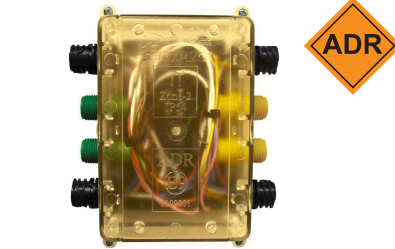

**Junction Box With 15 Core Cable**

Cable Length: 500 mm

**D300**

**Junction Box With 15 Core Cable**

Polycarbonate Case  
Cable Length: 500 mm

**D301**

**Junction Box With 8 & 14 Port**

Without Cable  
**D500.8**  
**D500.14**

**D500**

**Junction Box With 8 & 14 Port**  
Polycarbonate Case

Without Cable  
**D501.8**  
**D501.14**

**D501**

**Junction Box With AMP Socket**

**D107-03**

**Junction Box With AMP Socket**

Polycarbonate Case  
**D107-031**

**7 Core Electrical Cable with N/S Type Socket**

Cable Length: 3000 mm  
**DSTY09.3M**

**D101-01**

**Junction Box With AMP Socket**  
2 Pieces AMP Type Socket Include

Cable Length:  
15 Core 500 mm  
7 Core 1600 mm (x2)  
**D100-06**

**Junction Box With AMP Socket**  
2 Pieces AMP Type Socket Include

Polycarbonate Case  
Cable Length:  
15 Core 500 mm  
7 Core 1600 mm (x2)  
**D100-061**

**2 Core Electrical Cable with S Type Socket**  
2 Poles Plug Include