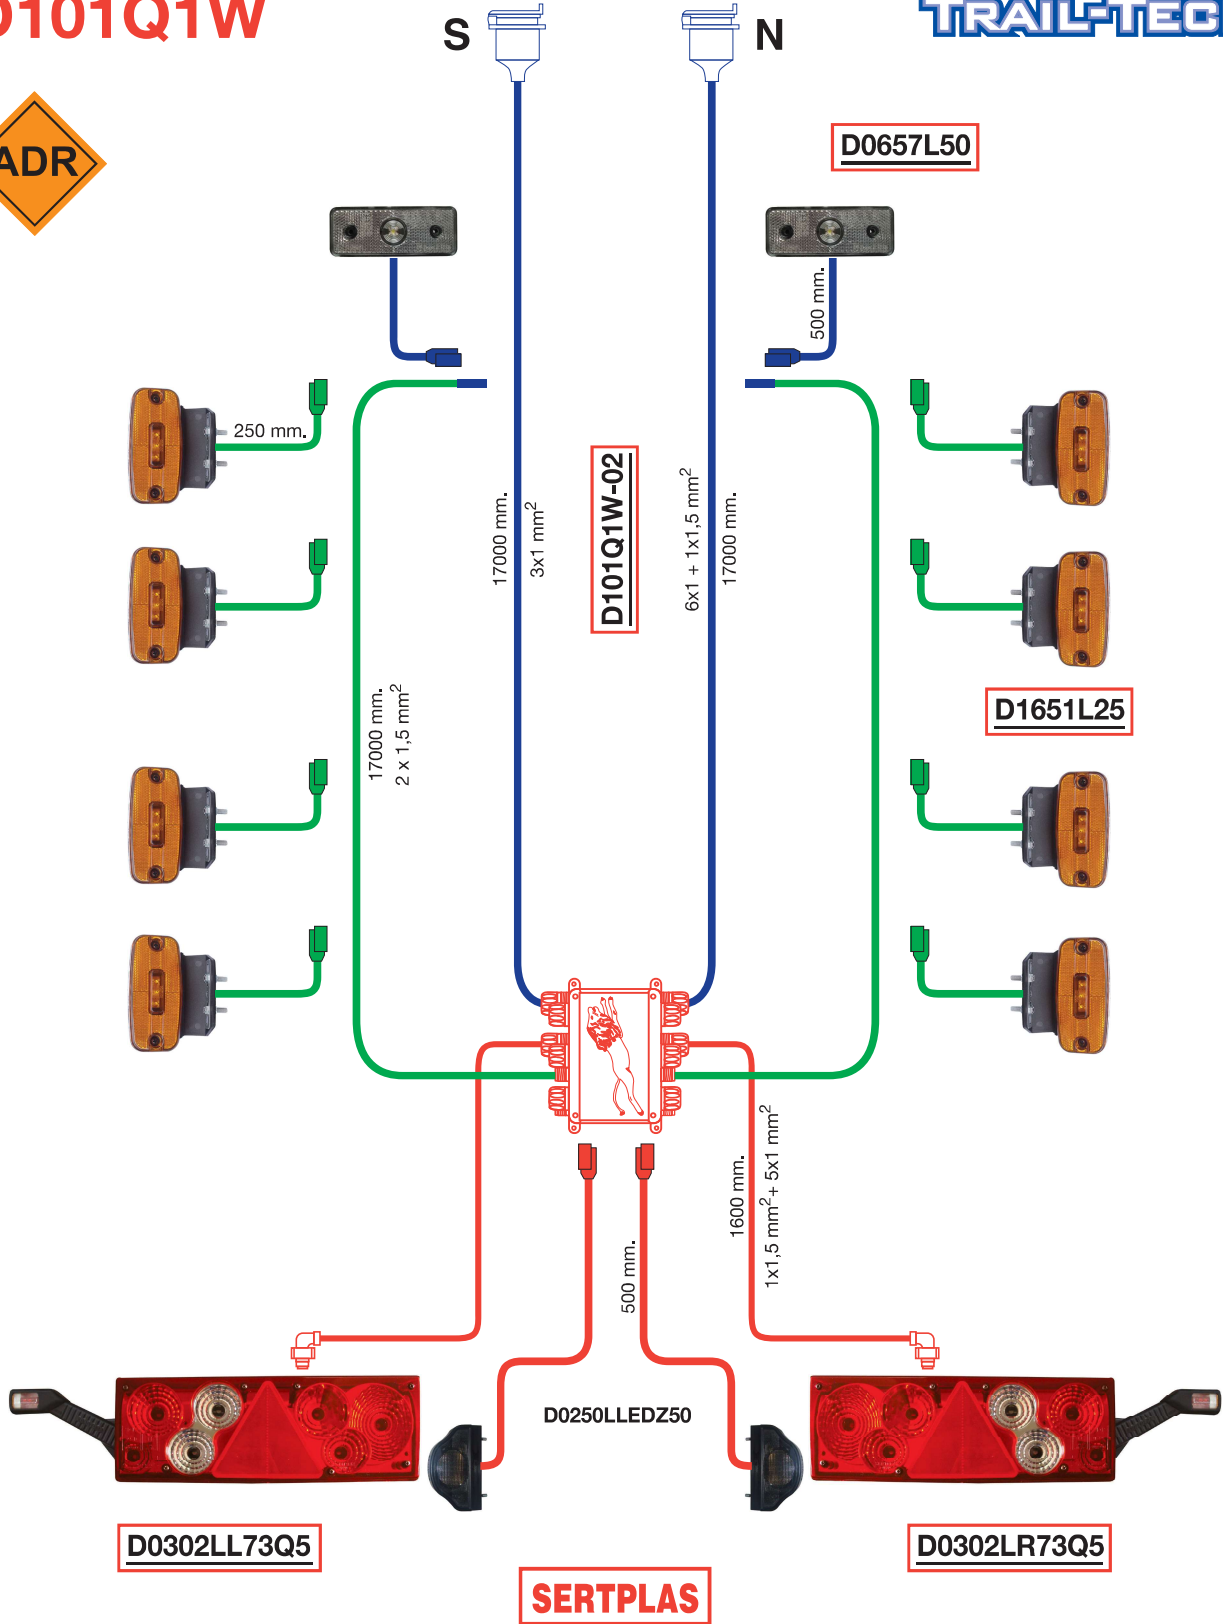

Complete Lighting Sets for Trailer (DORSET)  
Komple Aydınlatma Seti (DORSET)

**D101Q1W**

**TRAIL-TECH**

We would be pleased to supply DORSETs according to your special requirements.  
(Özel isteklerinize uygun olarak dorset üretilebilir.)