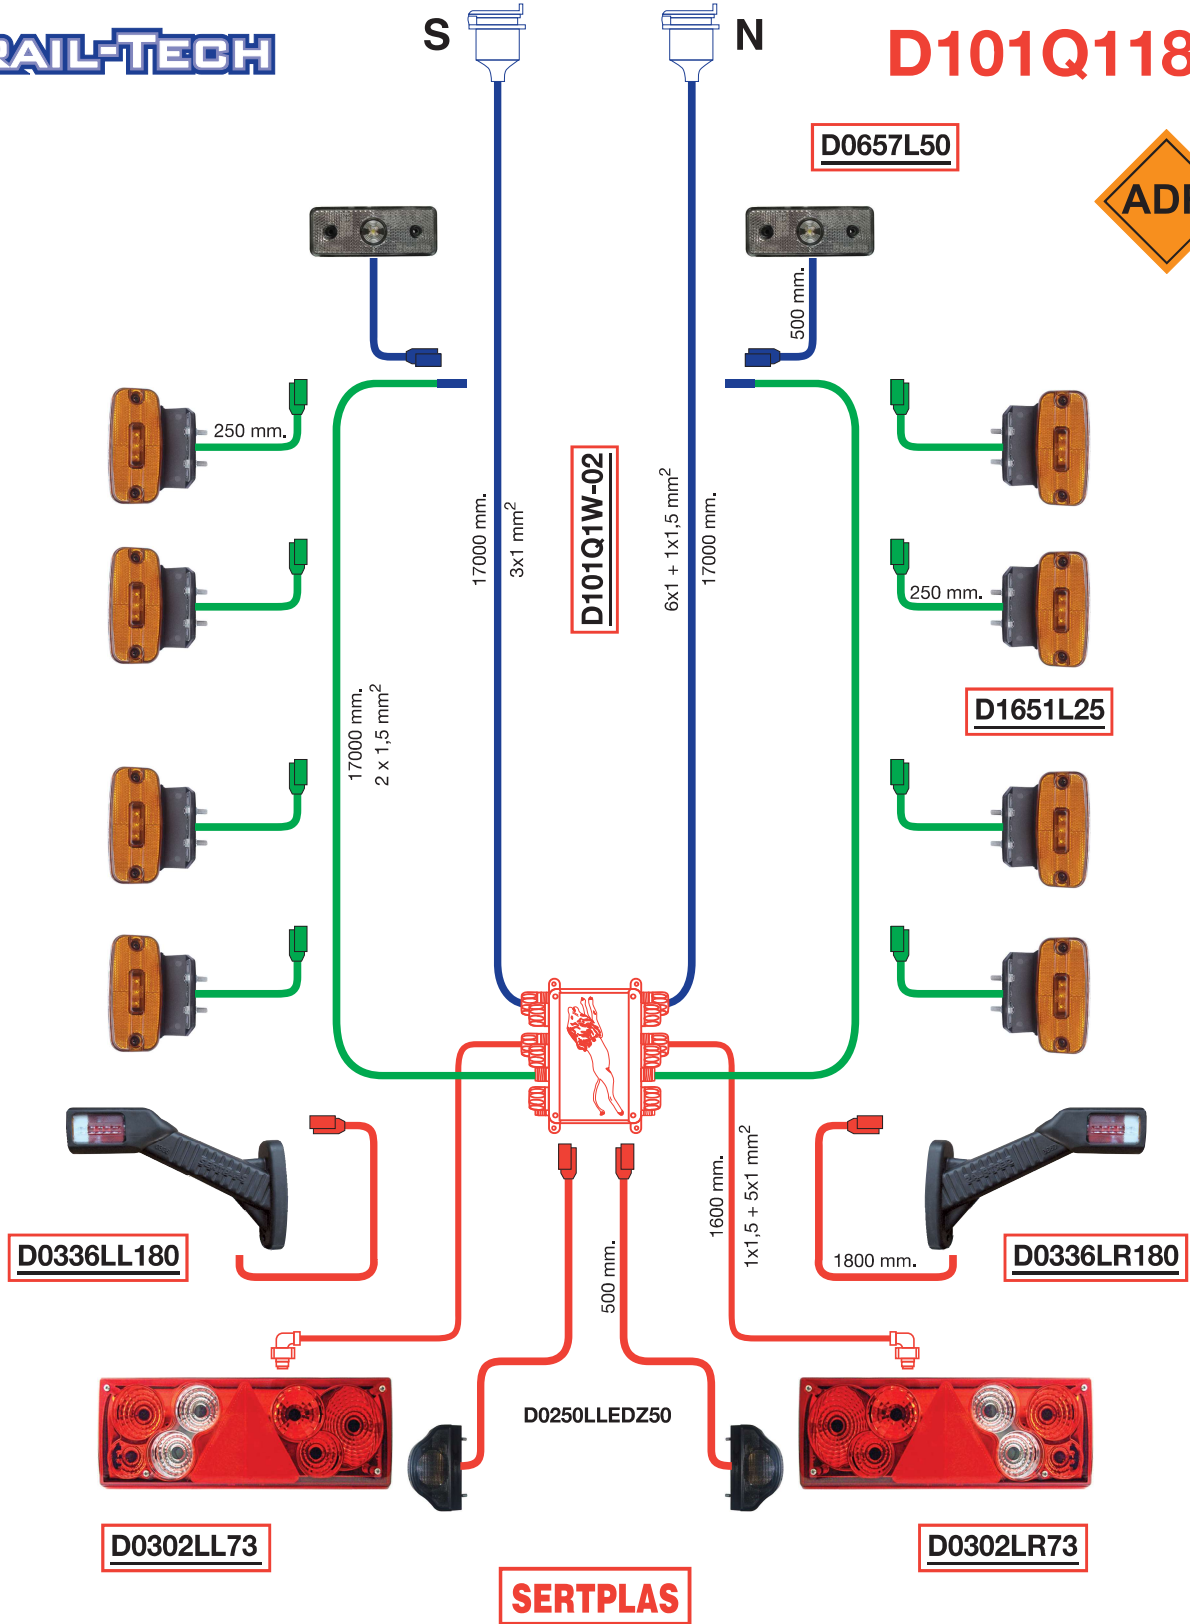

Complete Lighting Sets for Trailer (DORSET)  
Komple Aydınlatma Seti (DORSET)

TRAIL-TECH

D101Q118W

We would be pleased to supply DORSETs according to your special requirements.  
(Özel isteklerinize uygun olarak dorset üretilebilir.)