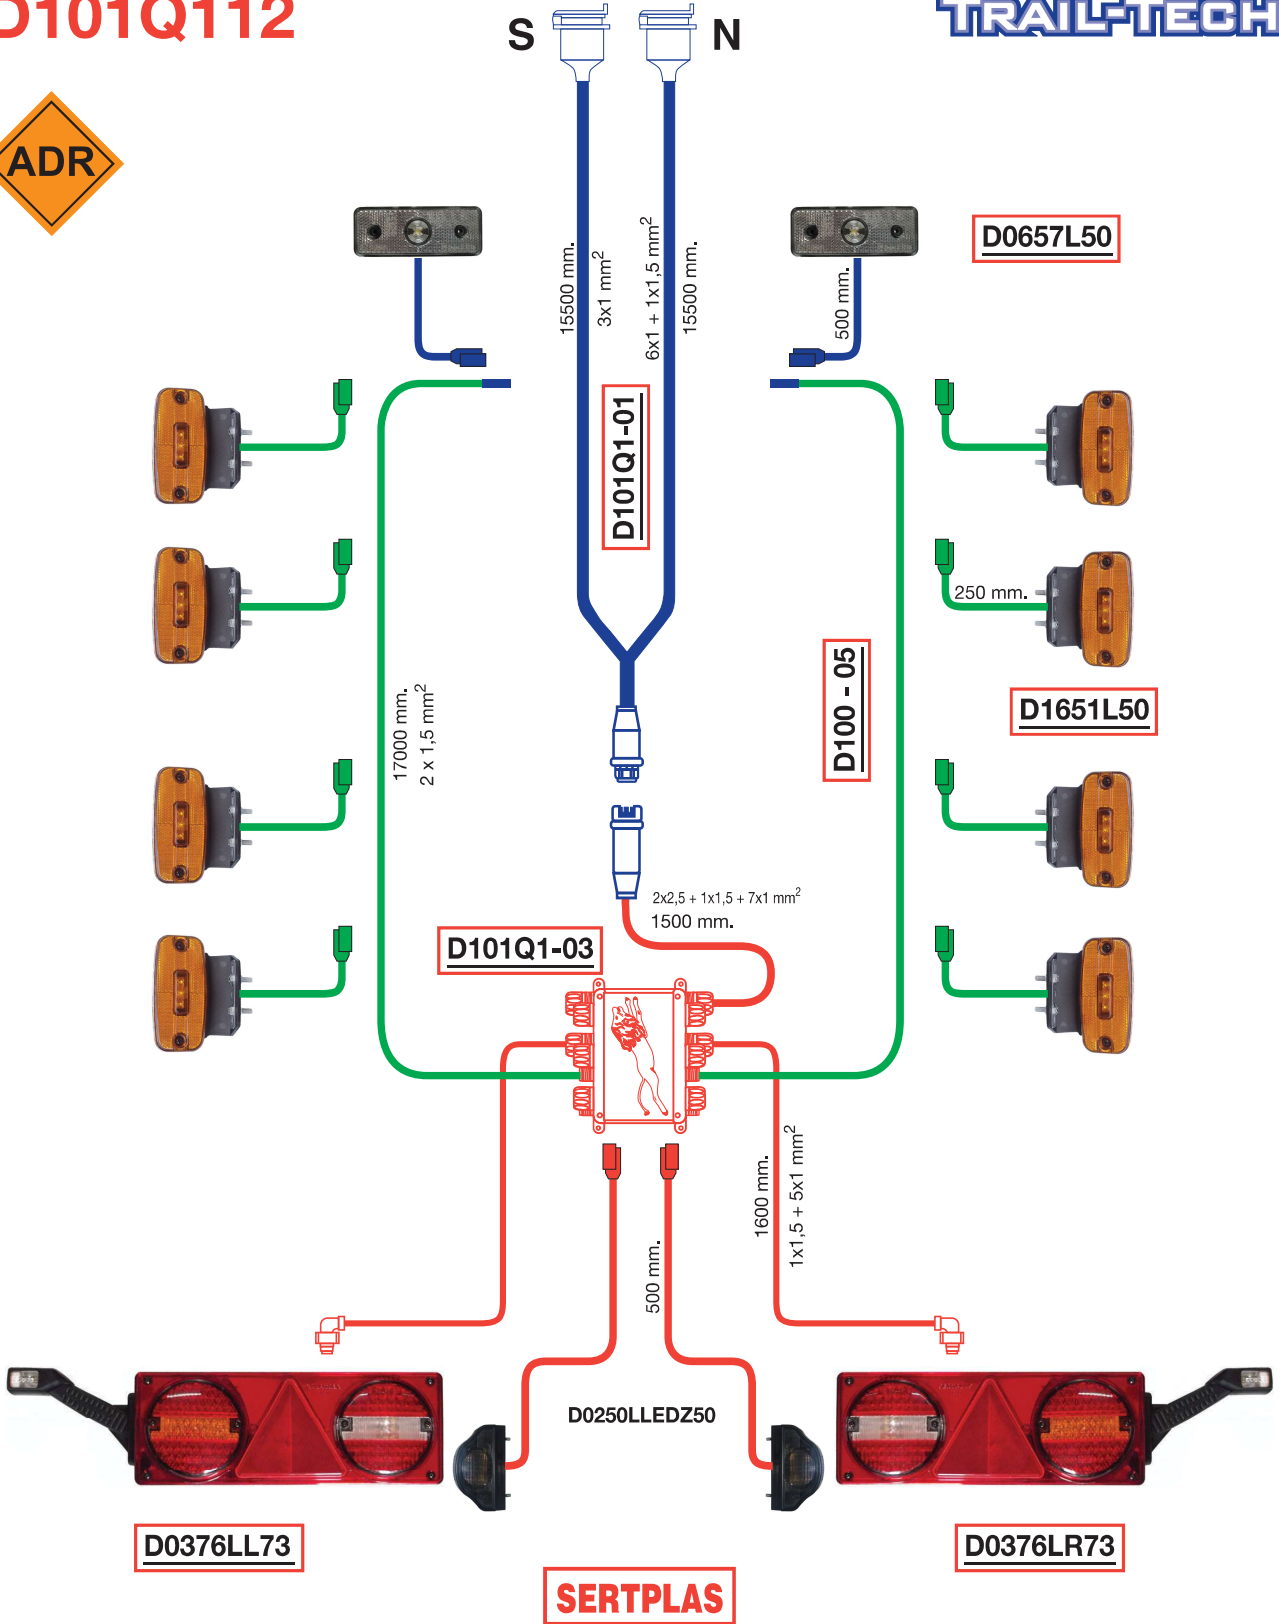

Complete Lighting Sets for Trailer (DORSET)  
Komple Aydınlatma Seti (DORSET)

**D101Q112**

**TRAIL-TECH**

**SERTPLAS**

We would be pleased to supply DORSETs according to your special requirements.  
(Özel isteklerinize uygun olarak dorset üretilebilir.)