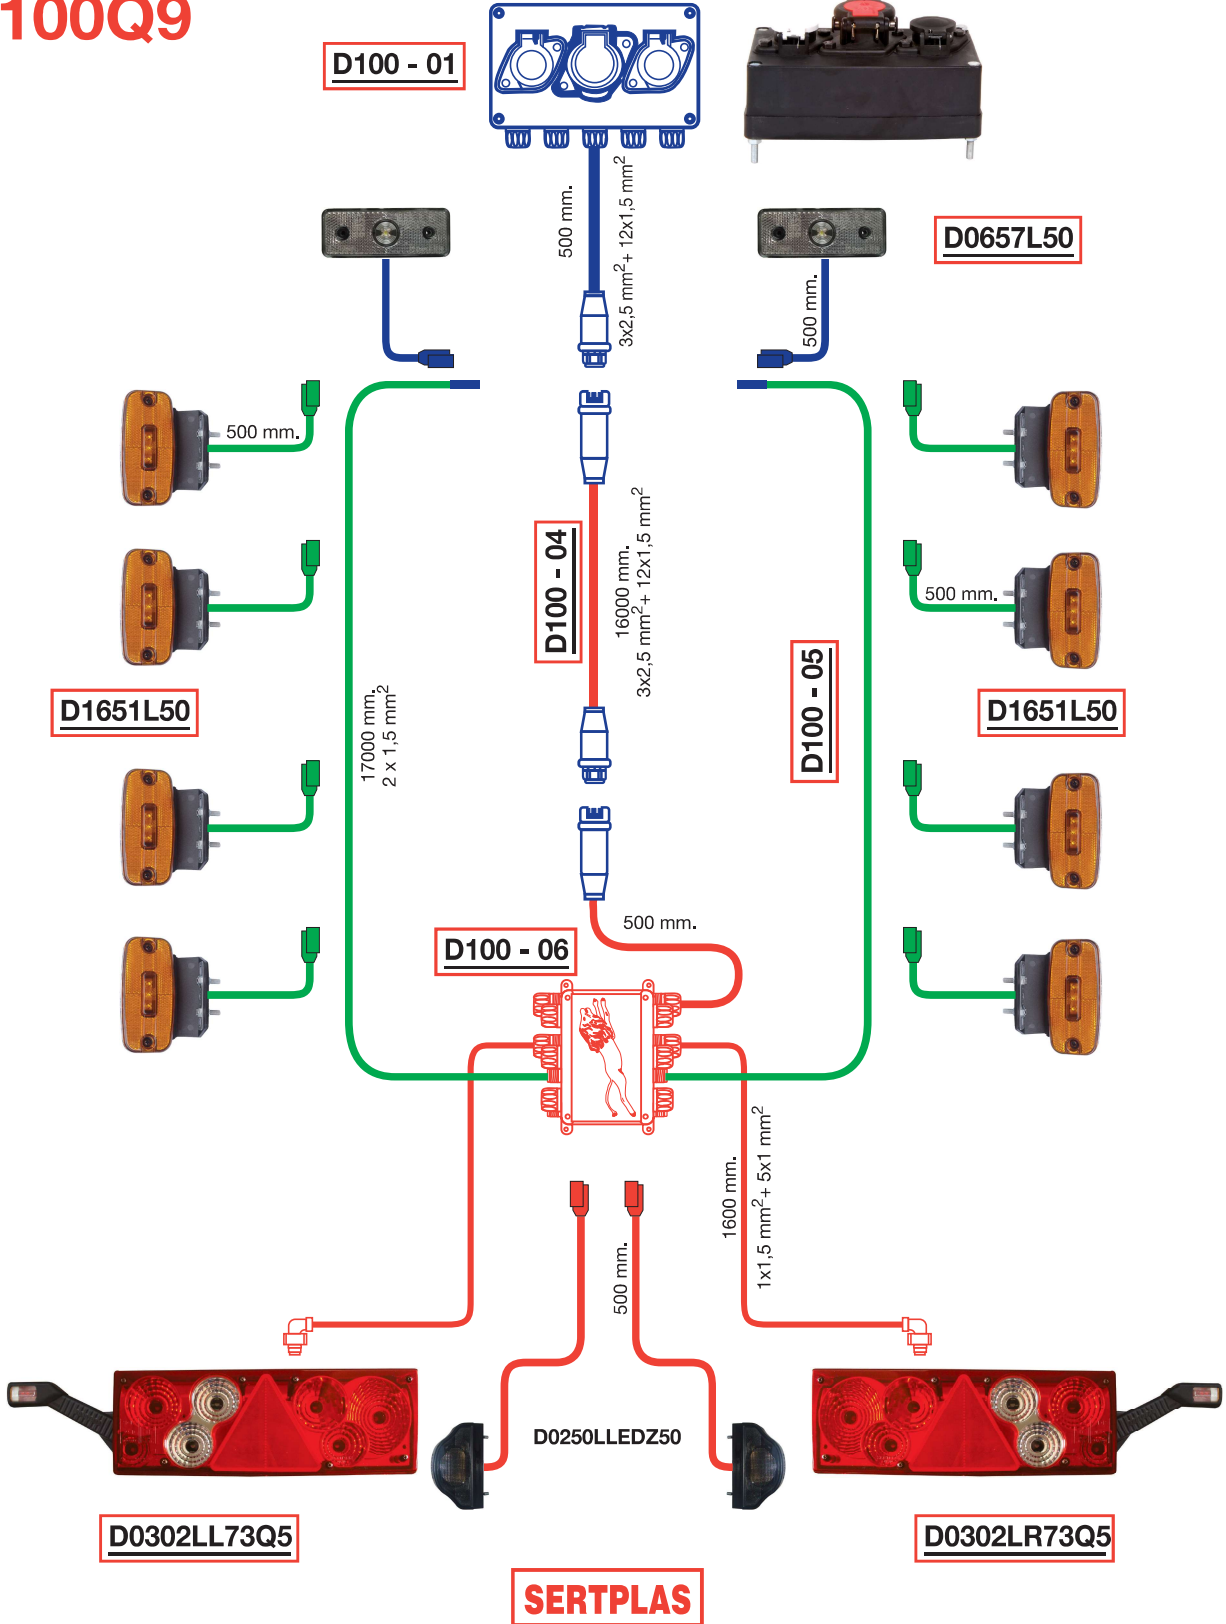

Complete Lighting Sets for Trailer (DORSET)
Komple Aydınlatma Seti (DORSET)

TRAIL-TECH

D100Q9

SERTPLAS

We would be pleased to supply DORSETs according to your special requirements.
(Özel isteklerinize uygun olarak dorset üretilebilir.)